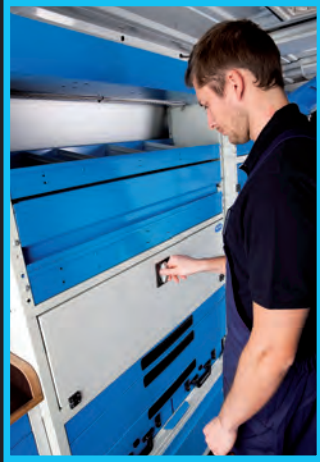

Cabinet with door and tray for laptop and printer

Bandeja extraíble con puerta para el ordenador portátil y la impresora

Practical and safe system to carry your laptop and printer in the van. The door locks automatically the tray in the closing position and is provided with a key.

Sistema práctico y seguro para llevar su ordenador portátil y una impresora en la furgoneta. La puerta se bloquea automáticamente estando la bandeja en la posición de cierre y está provisto de una llave.

Code/Código	description/Descripción
PT-PC20/3235	Cabinet with door and tray for laptop and printer mm 1.014x322x353 Bandeja con puerta para el ordenador portátil y la impresora 1.014x322x353 mm
PT-PC20/4835	Cabinet with door and tray for laptop and printer mm 1.014x483x353 Bandeja con puerta para el ordenador portátil y la impresora 1.014x483x353 mm